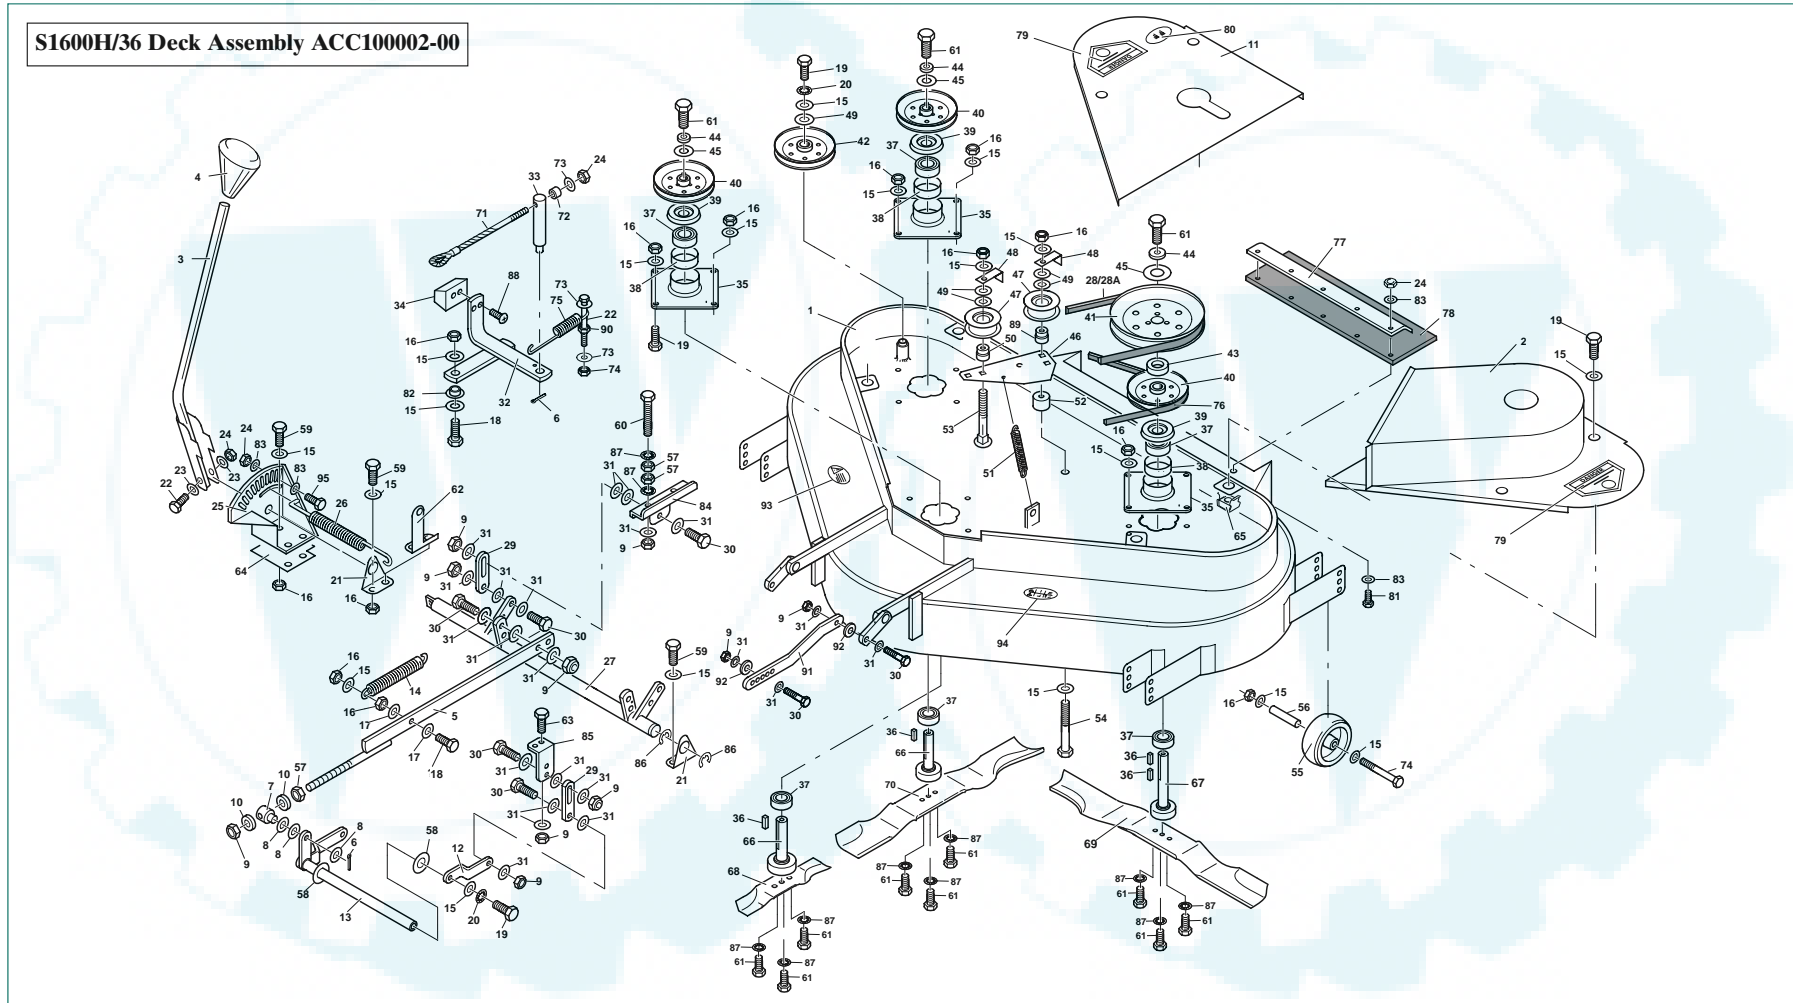

# 36" (91cm) Triple Blade Cutter Deck

S1600H/36 Deck Assembly ACC10002-00

A L L Y E A R R O U N D P E R F O R M A N C E